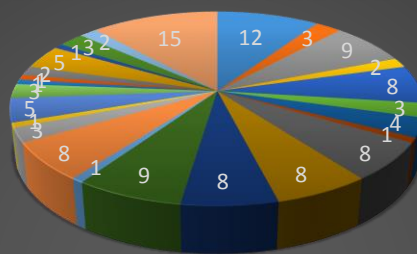

TOTAL NO. OF STUDENTS		97
NO. OF STUDENTS APPLIED FOR ABROAD TRAINING / FURTHER STUDIES		15
NO OF STUDENTS OPTED FOR CAMPUS PLACEMENTS		56
NO. OF STUDENTS ACCEPTED OFFERS		53
HIGHEST PACKAGE PER ANNUM	CTC PER ANNUM	672,000
MEDIAN PACKAGE PER ANNUM	CTC PER ANNUM	288,000
NO. OF COMPANIES VISITED FOR CAMPUS PLACEMENTS		28
NO. OF STUDENTS FOR FURTHER STUDIES / ENTREPRENEURSHIP		26

**PLACEMENT
PERCENTAGE AS OF
MAY 22**   **93%**

CAMPUS PLACEMENT 2021-22 (93%)

- 1 PVR CINEMAS
- 2 PLANET HOLLYWOOD
- 3 RELIANCE JIO WORLD DRIVE
- 4 RELIANCE JIO WORLD CENTRE
- 5 RELIANCE RETAIL
- 6 THE OBEROI
- 7 TRIDENT BKC
- 8 OBEROI UDAY VILAS
- 10 RADDISONS MUMBAI
- 11 SAROVAR PORTICO
- 12 FAIRFIELD BY MARRIOTS
- 13 CARNIVAL AND P& O cruises
- 14 ITC MARATHA
- 15 DOMINOS
- 16 REBEL FOODS
- 17 TAJ MAHAL
- 18 FERN HOTELS
- 19 SOFITEL
- 20 HALDIRAMS FOODS
- 21 TAJ SANTACRUZ
- 22 KFC - SAFFIRE FOODS
- 23 KFC - SAFFIRE FOODS
- 24 ST. REGIS
- 25 TATA STARBUKS
- 26 RENNAISSANCE - WESTIN
- 27 FLEET MANAGEMENT
- 28 ABROAD TRAINING / FURTHER STUDIES