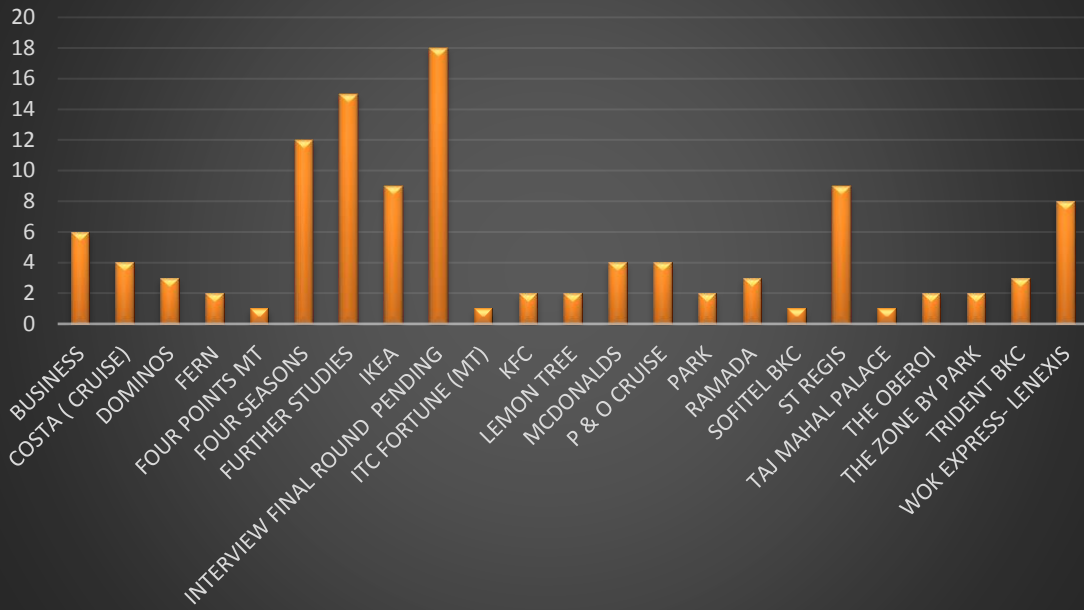

CAMPUS PLACEMENT 2018-19